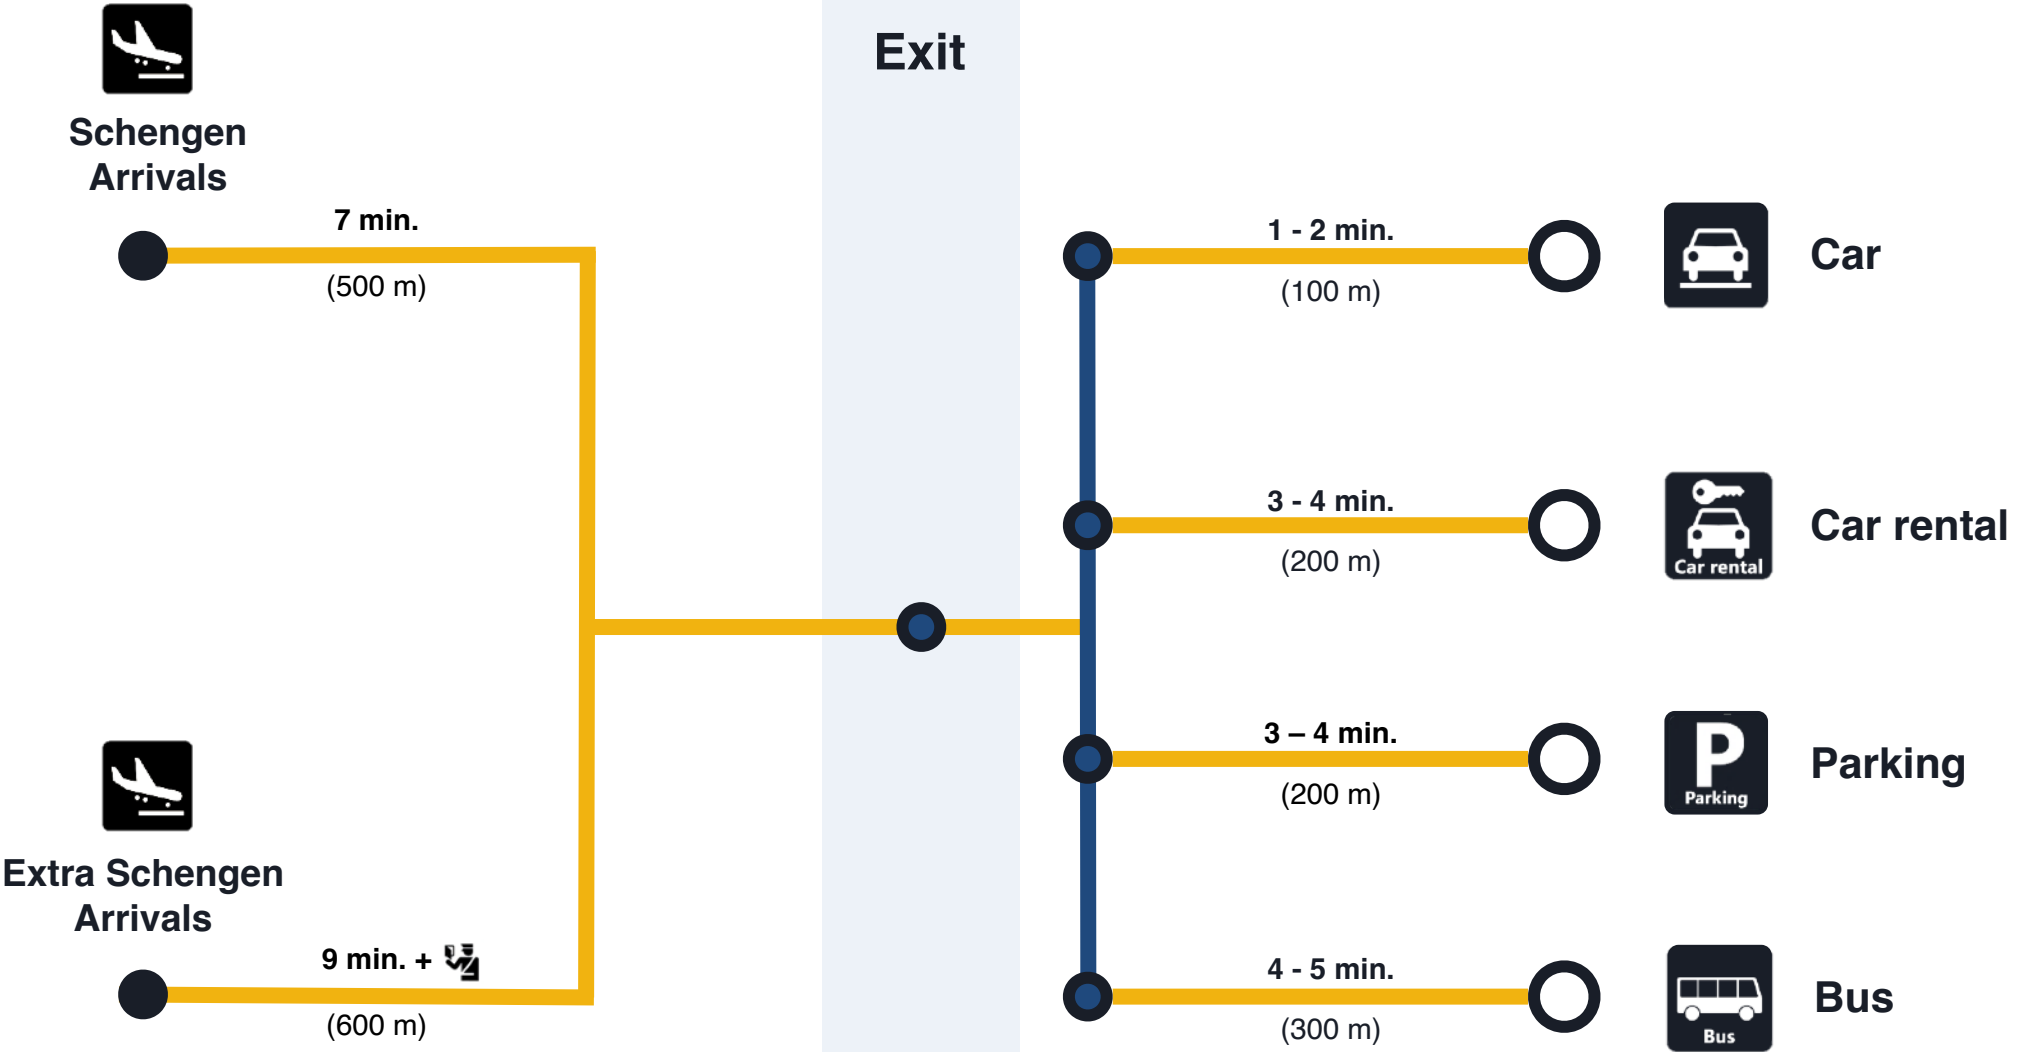

Fiumicino I Distances and travel times (approx.)

T3

Departures

Fiumicino I Distances and travel times (approx.)

T3

Arrivals

* Parking spaces in front of the terminal dedicated to disabled badge holders

** The route includes the use of lifts

Fiumicino | Distances and travel times (approx.)

T1

Departures

Fiumicino I Distances and travel times (approx.)

T1

Arrivals

* Parking spaces in front of the terminal dedicated to disabled badge holders

** The route includes the use of lifts

* Parking spaces in front of the terminal dedicated to disabled badge holders

* Parking spaces in front of the terminal dedicated to disabled badge holders