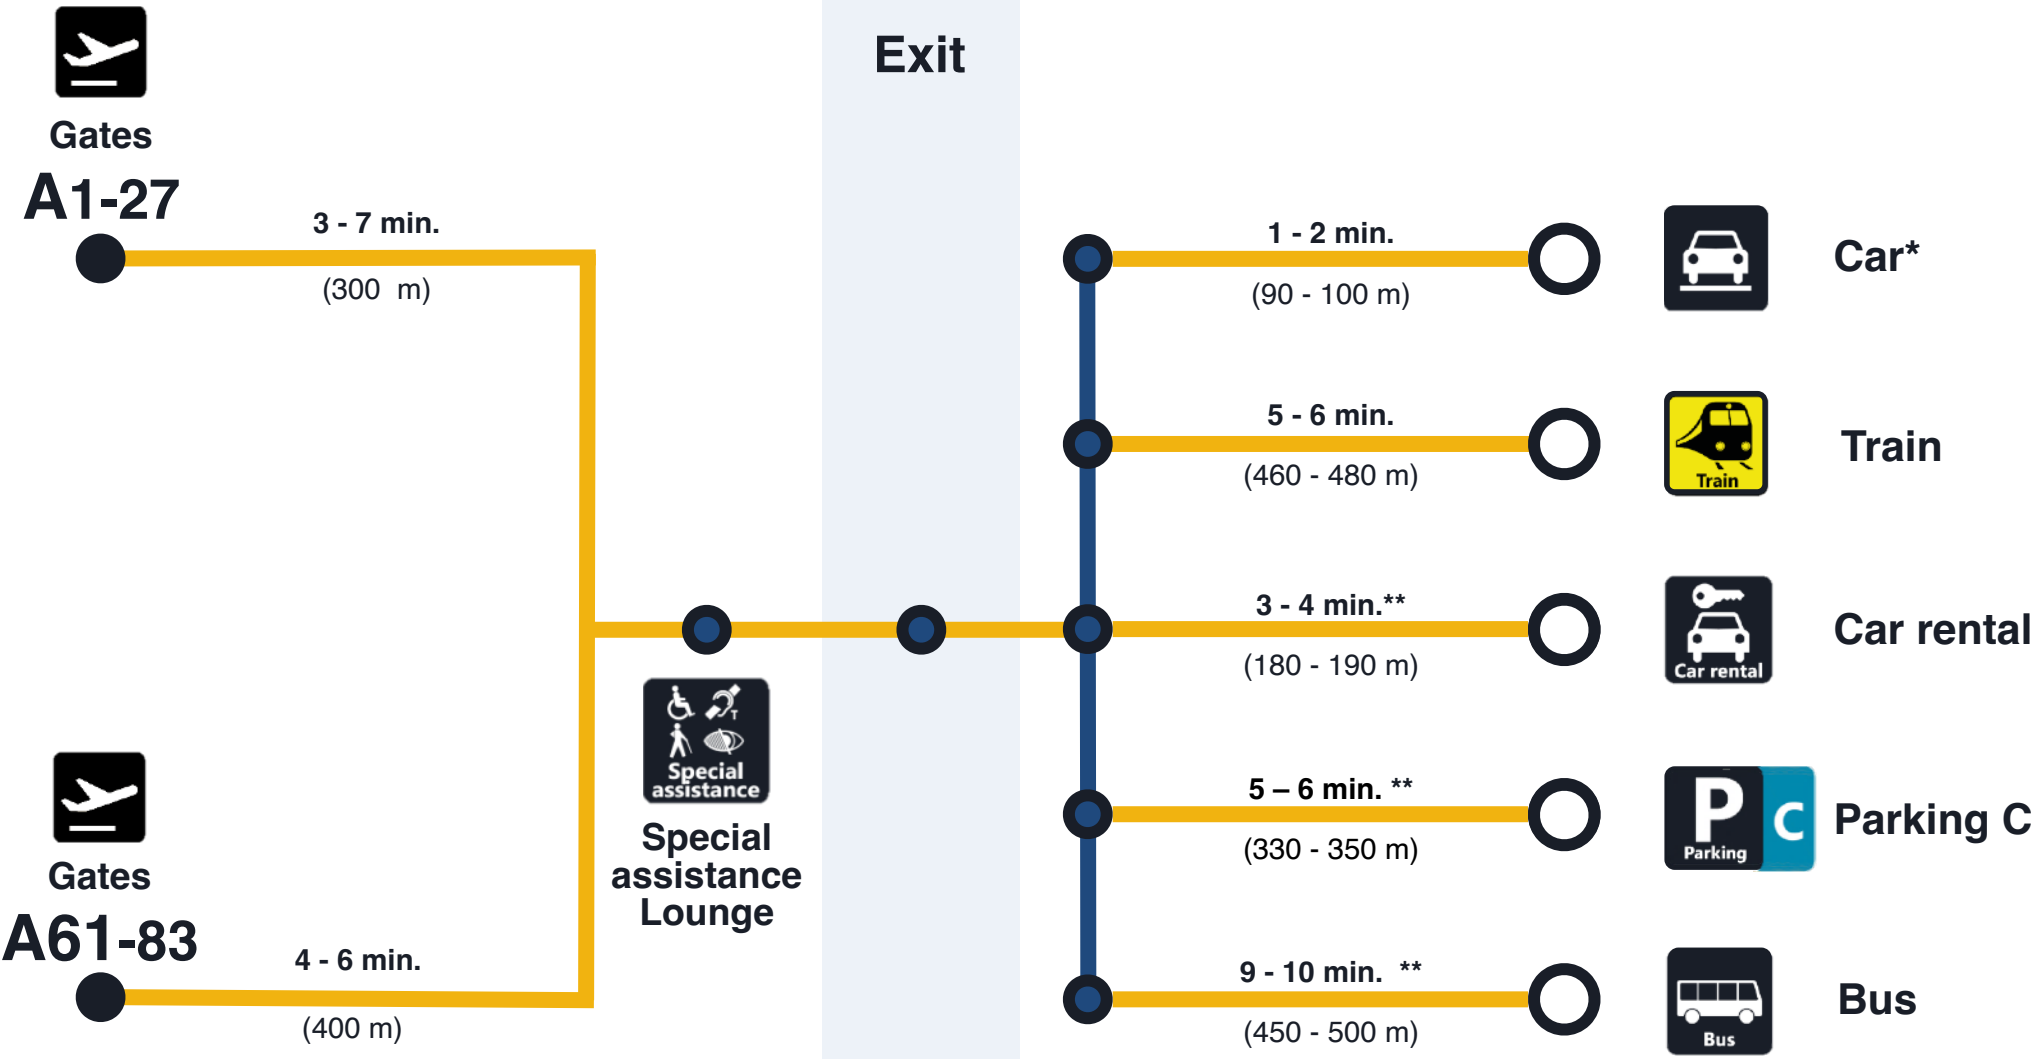

Fiumicino I Distances and travel times (approx.)

T3

Departures

Fiumicino I Distances and travel times (approx.)

T3

Arrivals

* Parking spaces in front of the terminal dedicated to disabled badge holders

** The route includes the use of lifts

Fiumicino | Distances and travel times (approx.)

T1

Departures

Fiumicino I Distances and travel times (approx.)

T1

Arrivals

* Parking spaces in front of the terminal dedicated to disabled badge holders

** The route includes the use of lifts

* Parking spaces in front of the terminal dedicated to disabled badge holders

* Parking spaces in front of the terminal dedicated to disabled badge holders