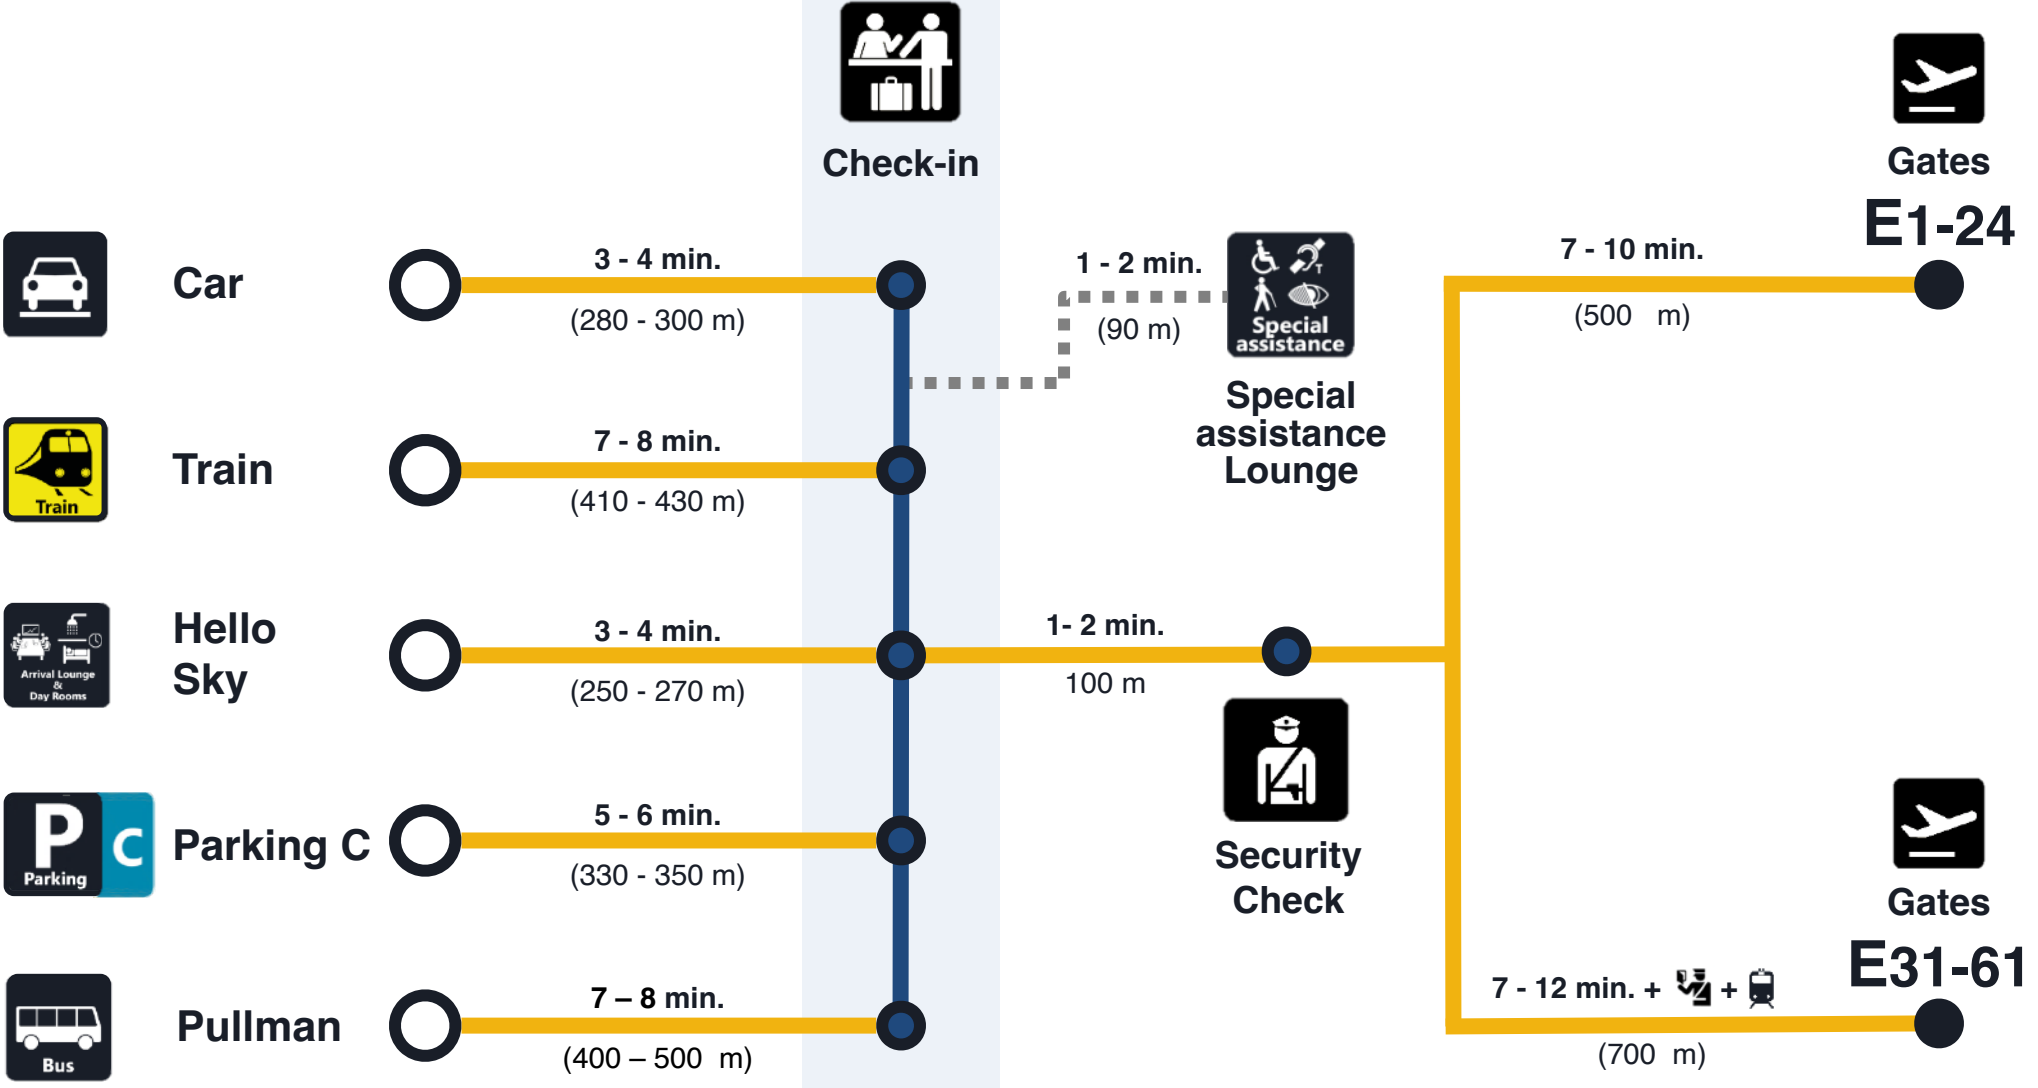

Fiumicino I Distances and travel times (approx.)

T3

Departures

Fiumicino I Distances and travel times (approx.)

T3

Arrivals

* Parking spaces in front of the terminal dedicated to disabled badge holders

** The route includes the use of lifts

Fiumicino | Distances and travel times (approx.)

T1

Departures

Fiumicino I Distances and travel times (approx.)

T1

Arrivals

* Parking spaces in front of the terminal dedicated to disabled badge holders

** The route includes the use of lifts

* Parking spaces in front of the terminal dedicated to disabled badge holders

* Parking spaces in front of the terminal dedicated to disabled badge holders