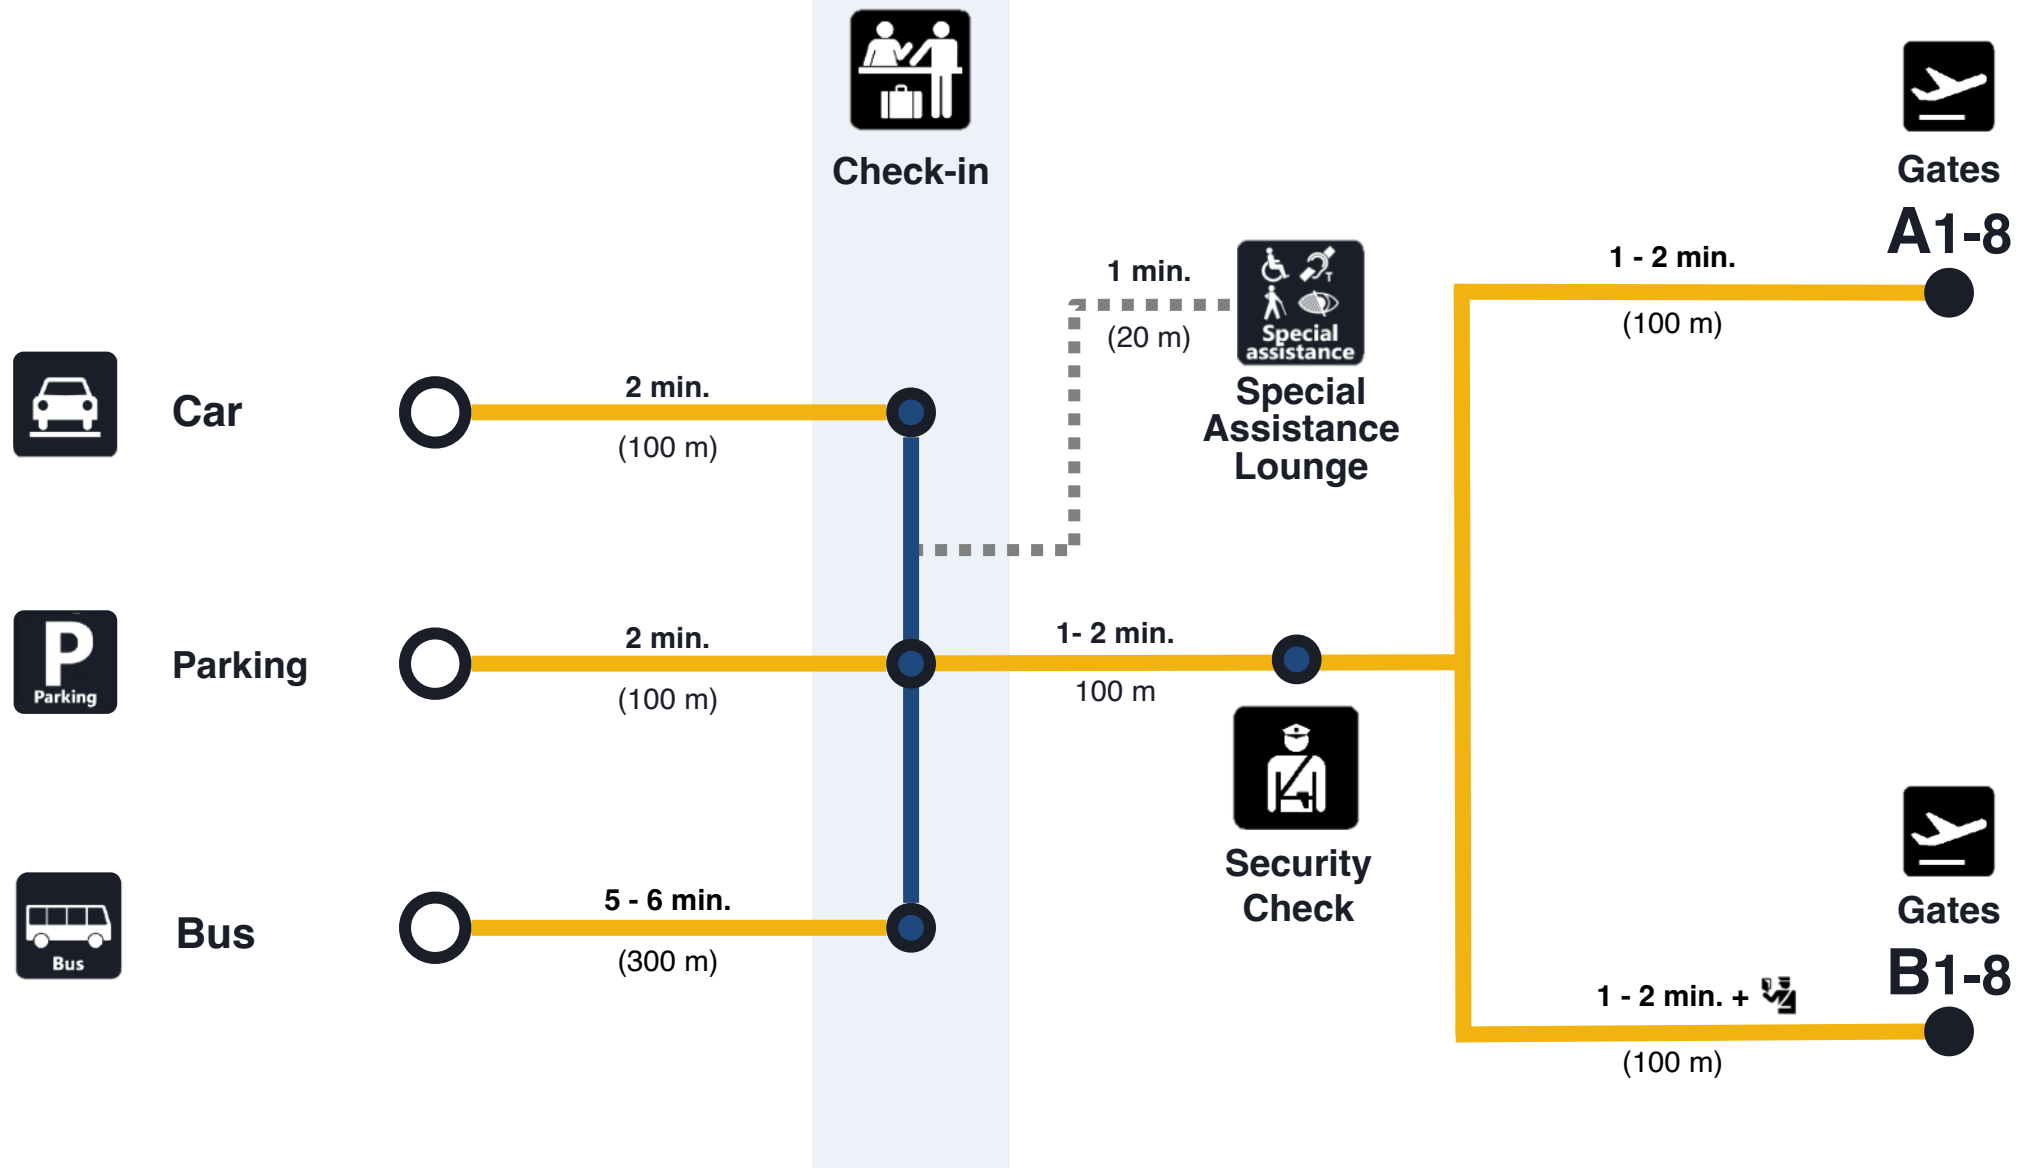

Fiumicino I Distances and travel times (approx.)

T3

Departures

Fiumicino I Distances and travel times (approx.)

T3

Arrivals

* Parking spaces in front of the terminal dedicated to disabled badge holders

** The route includes the use of lifts

Fiumicino | Distances and travel times (approx.)

T1

Departures

Fiumicino I Distances and travel times (approx.)

T1

Arrivals

* Parking spaces in front of the terminal dedicated to disabled badge holders

** The route includes the use of lifts

* Parking spaces in front of the terminal dedicated to disabled badge holders

* Parking spaces in front of the terminal dedicated to disabled badge holders