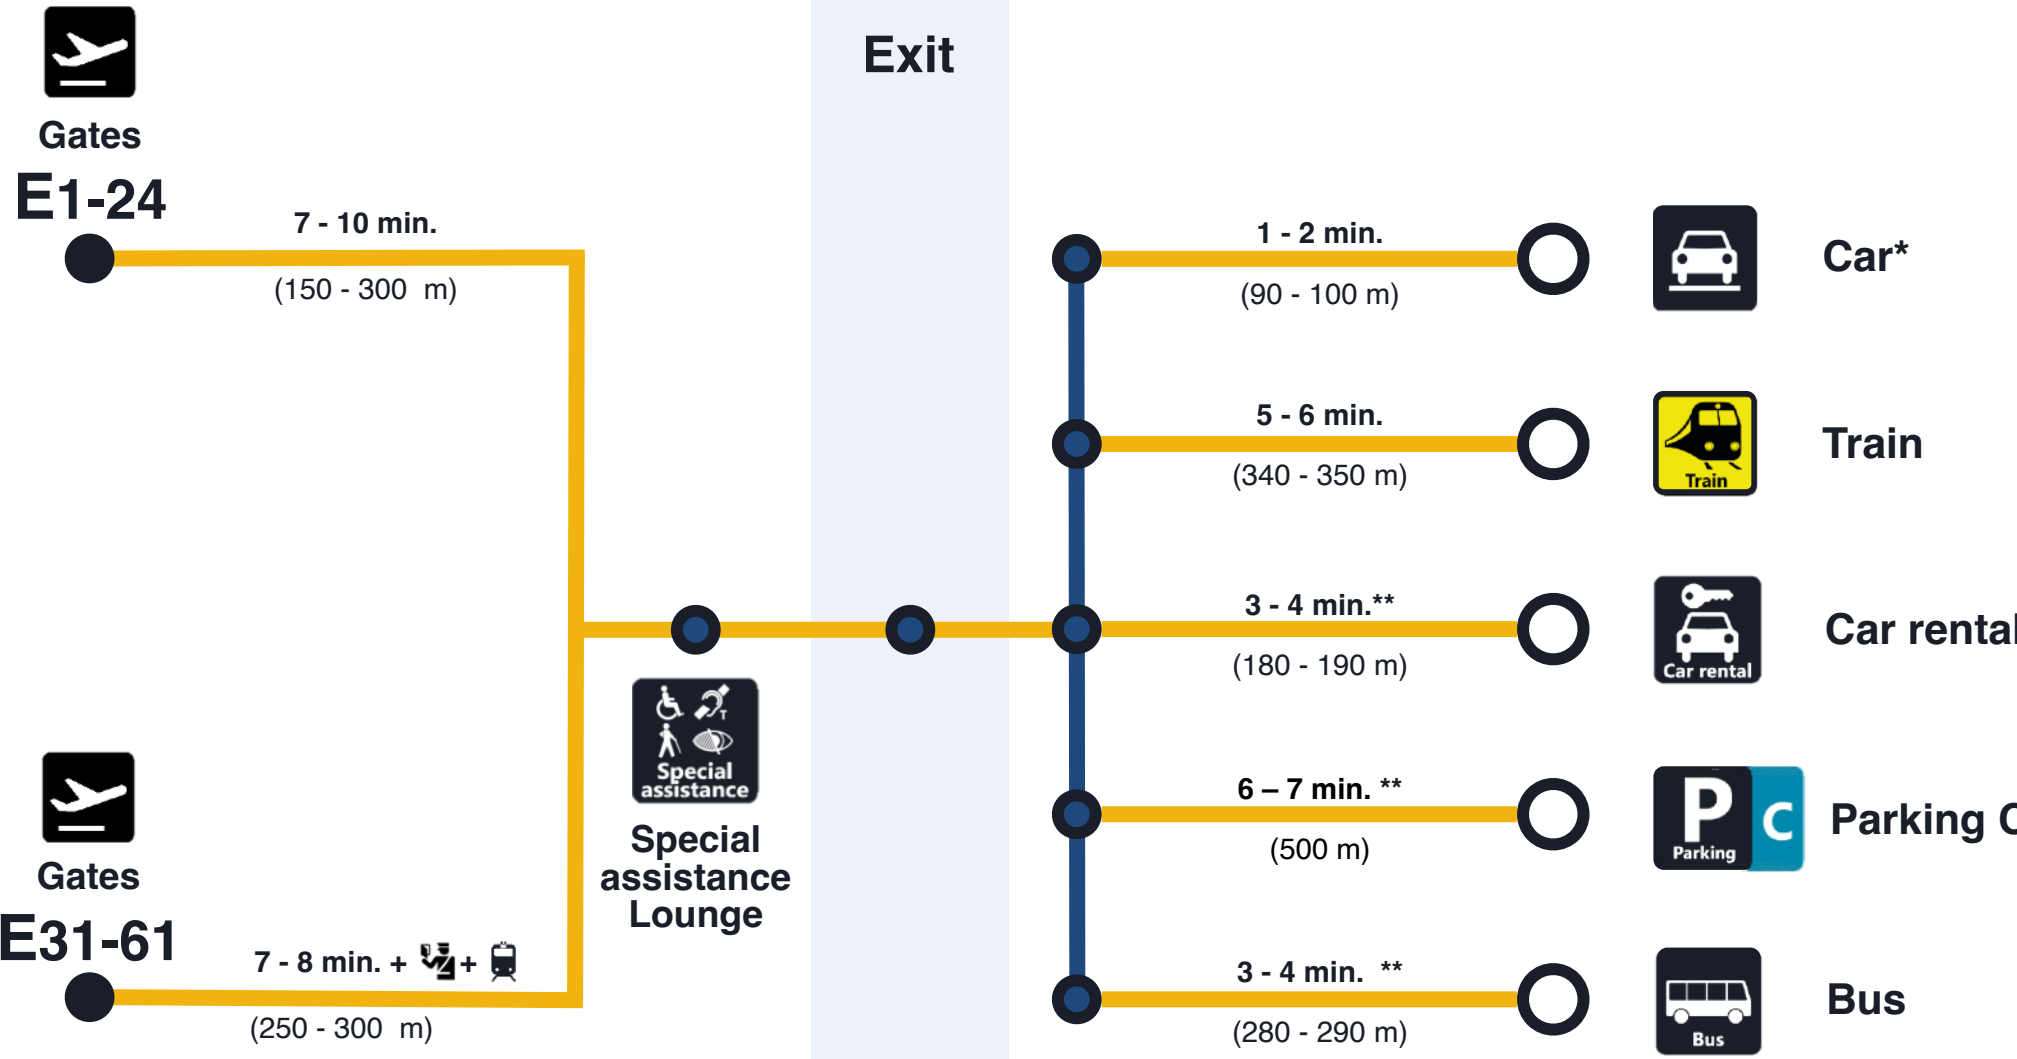

Fiumicino I Distances and travel times (approx.)

T3

Departures

Fiumicino I Distances and travel times (approx.)

T3

Arrivals

* Parking spaces in front of the terminal dedicated to disabled badge holders

** The route includes the use of lifts

Fiumicino | Distances and travel times (approx.)

T1

Departures

Fiumicino I Distances and travel times (approx.)

T1

Arrivals

* Parking spaces in front of the terminal dedicated to disabled badge holders

** The route includes the use of lifts

* Parking spaces in front of the terminal dedicated to disabled badge holders

* Parking spaces in front of the terminal dedicated to disabled badge holders