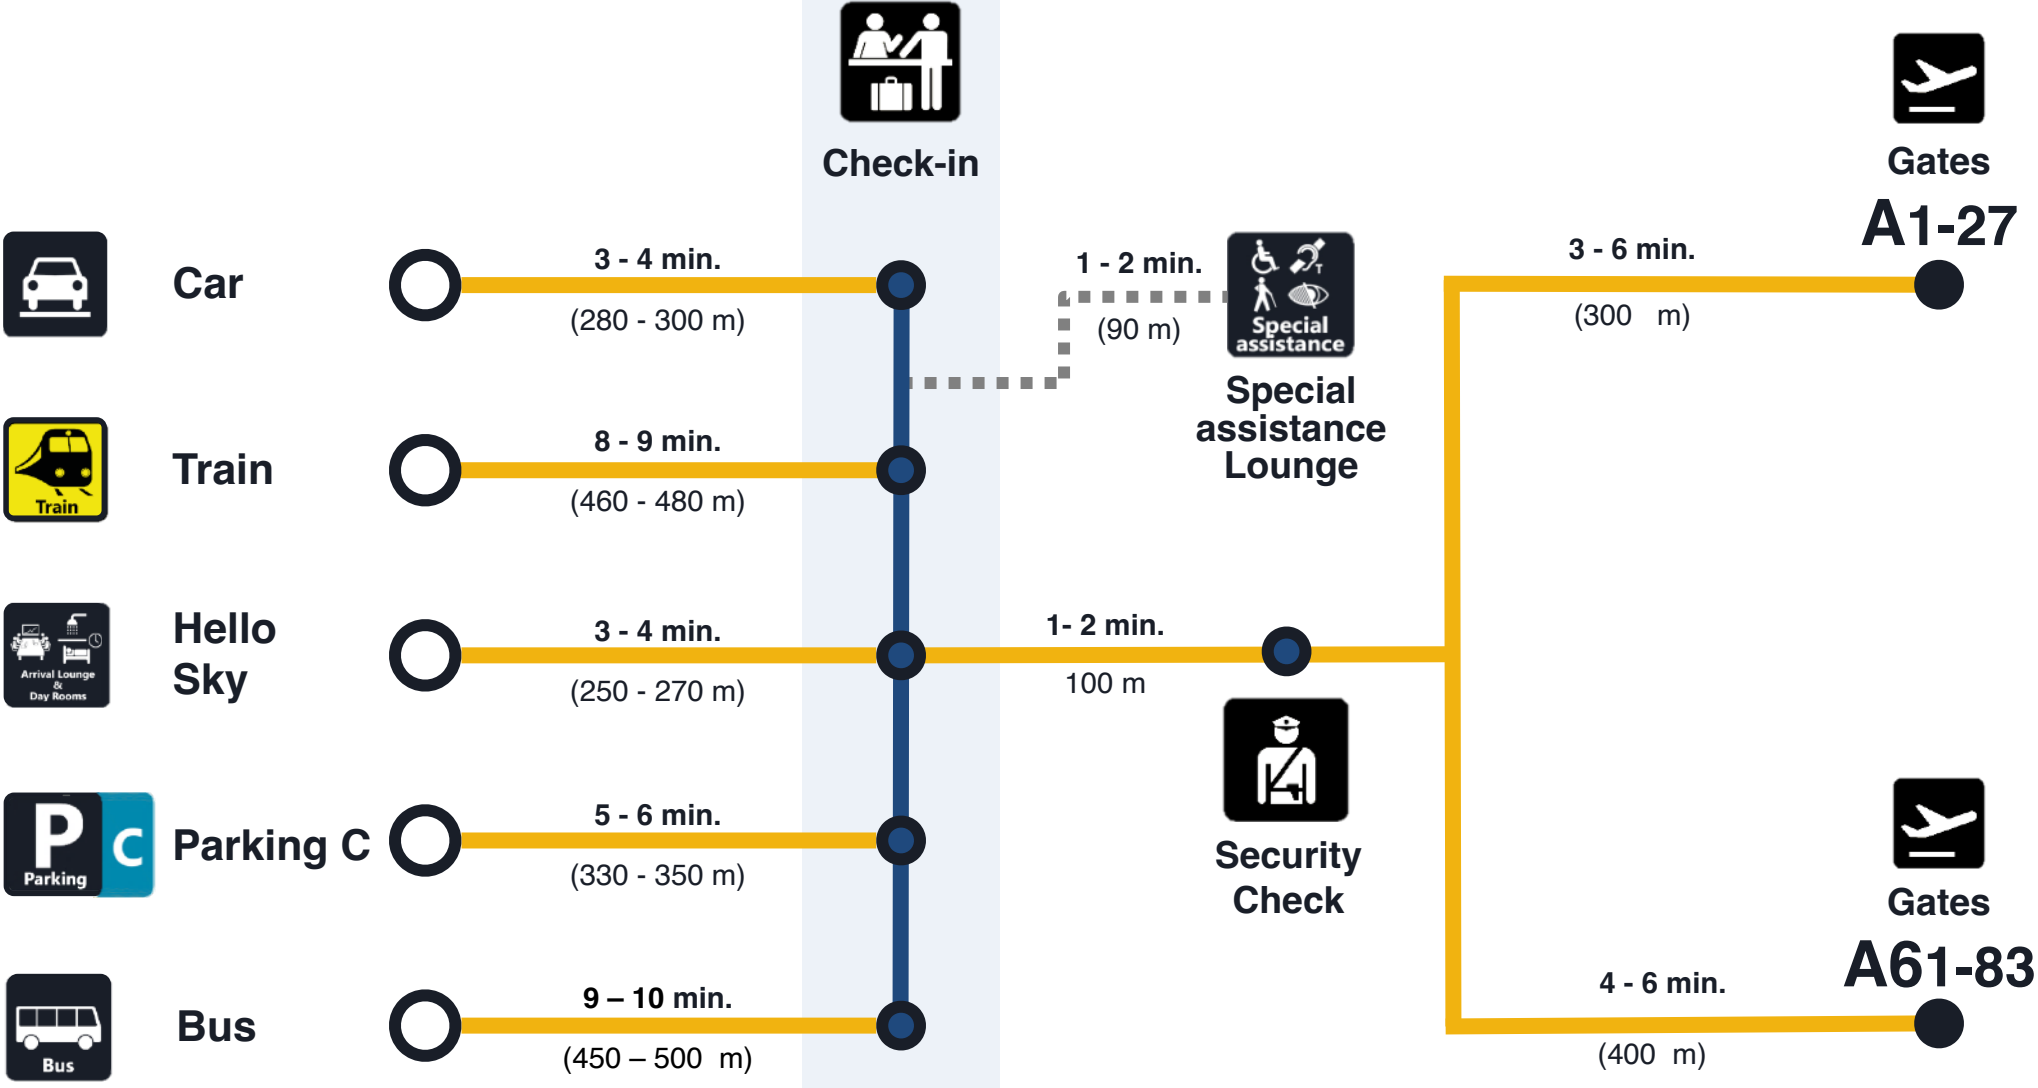

Fiumicino I Distances and travel times (approx.)

T3

Departures

Fiumicino I Distances and travel times (approx.)

T3

Arrivals

* Parking spaces in front of the terminal dedicated to disabled badge holders

** The route includes the use of lifts

Fiumicino | Distances and travel times (approx.)

T1

Departures

Fiumicino I Distances and travel times (approx.)

T1

Arrivals

* Parking spaces in front of the terminal dedicated to disabled badge holders

** The route includes the use of lifts

* Parking spaces in front of the terminal dedicated to disabled badge holders

* Parking spaces in front of the terminal dedicated to disabled badge holders